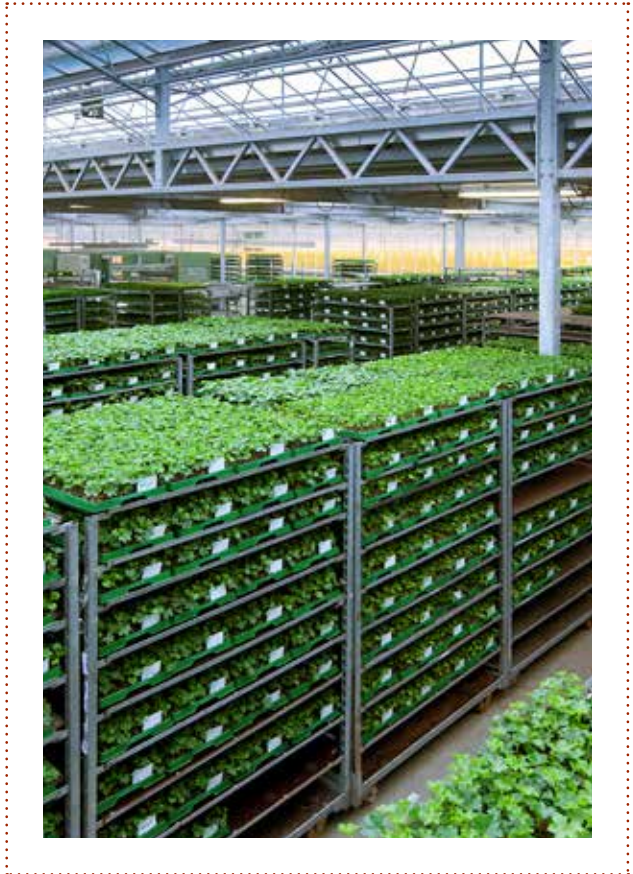

TOSCANA® SMART M LINE

	Groei Growth Végétation				Vroegheid Earliness Précocité		
SMART SENNA RED	C	M	L	X	☐	☐	☐
SMART MARIA SCARLET	C	M	L	X	☐	☐	☐
SMART PATRICIA ORANGE	C	M	L	X	☐	☐	☐
SMART LENJA SALMON	C	M	L	X	☐	☐	☐
SMART CARLA HOT PINK	C	M	L	X	☐	☐	☐
SMART NINA PINK WITH EYE	C	M	L	X	☐	☐	☐
SMART LIGHT PINK	C	M	L	X	☐	☐	☐
SMART LAURA PURPLE	C	M	L	X	☐	☐	☐
SMART MARIANNE LILAC	C	M	L	X	☐	☐	☐
SMART SPLASH	C	M	L	X	☐	☐	☐
SMART JENNY WHITE	C	M	L	X	☐	☐	☐

☐ compact ☐ medium ☐ large ☐ extralarge

☐ very early ☐ early ☐ medium